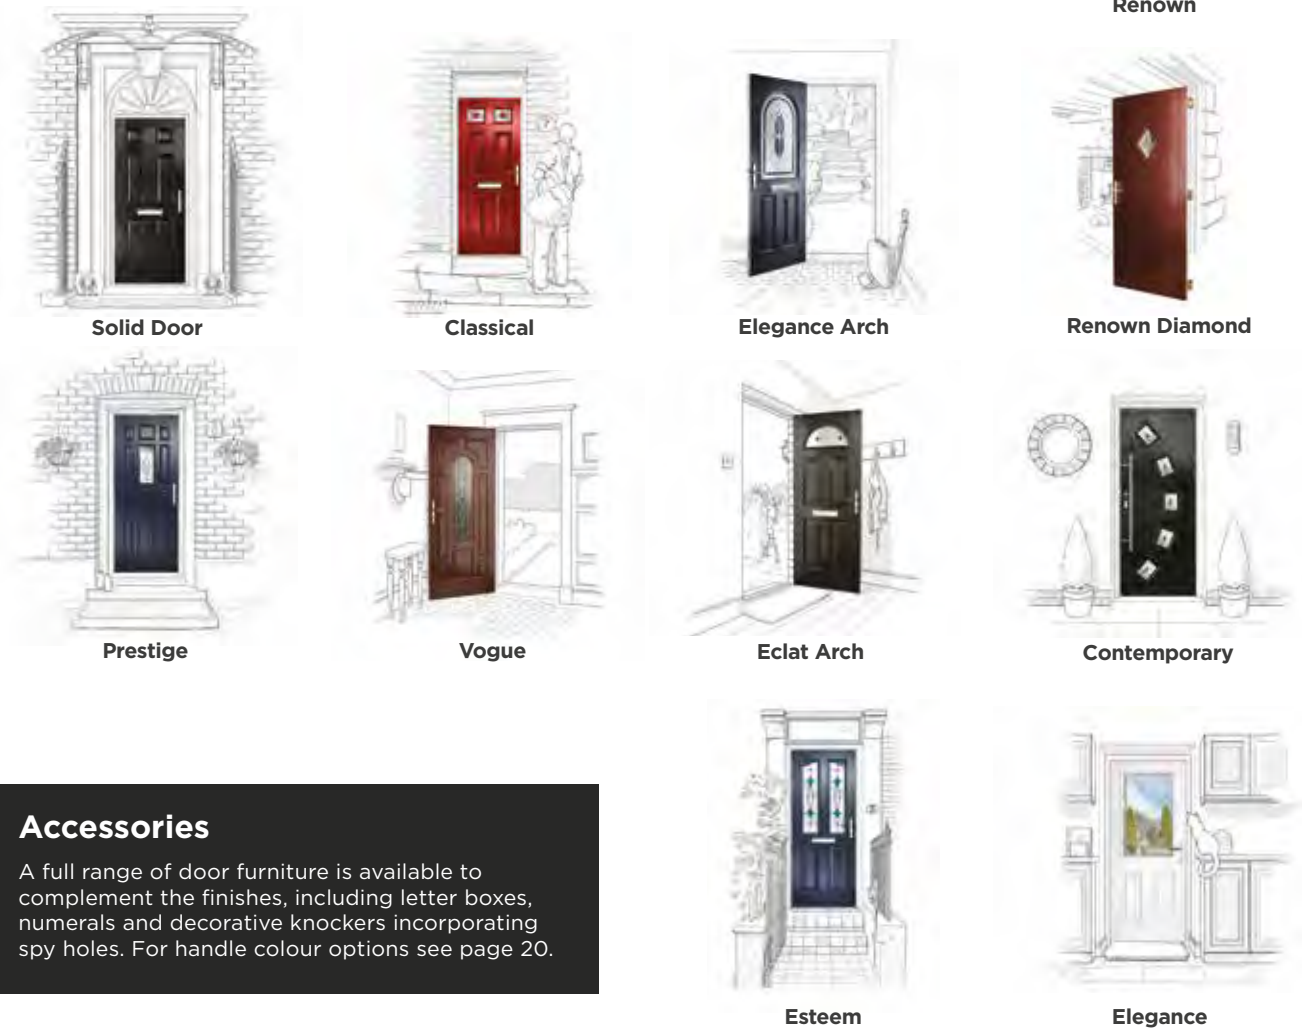

Accessories

A full range of door furniture is available to complement the finishes, including letter boxes, numerals and decorative knockers incorporating spy holes. For handle colour options see page 20.