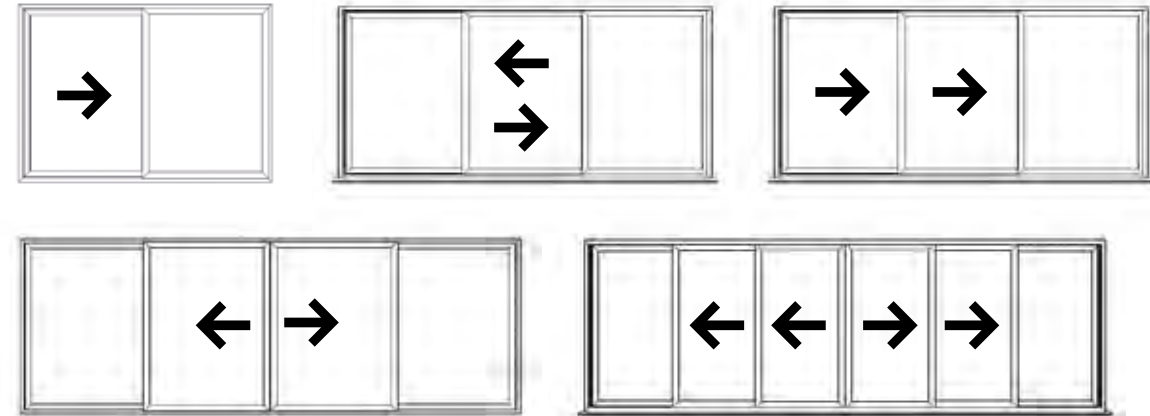

System	Smart Architectural Aluminium - Visoglide Plus
Finish	Polyester powder coated
U Value	up to 1.5 w/m²k using a suitable triple-glazed unit
Security	Multi-point locking plus individual keeps
Frame depth	99mm or 126mm double track 165.5mm or 182.5mm triple track
Max sash weight	200kg
Max sash height	2500mm
Max sash width	Within above limitations
Glazing	28mm double- or triple-glazed or 36mm triple-glazed
Track	Double or triple dependent on configuration

Available colours:

White Black Grey Grey on White