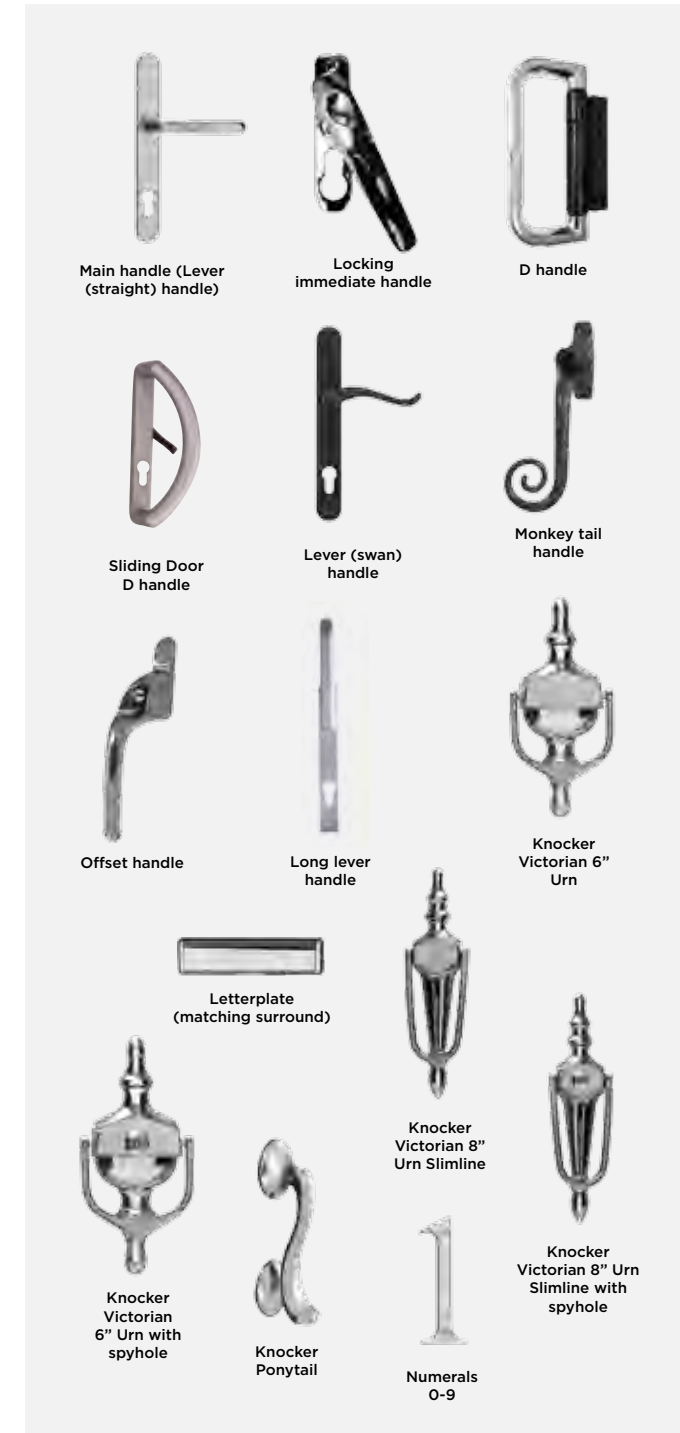

A range of locking cylinders are available to give enhanced security. Please speak to your REAL Retailer for details.

*silver anodised SAA

LOCKS

REAL Aluminium doors that have more than one lock will only require one key to operate all of them (this is called 'keyed alike'). Separate doors will have unique keys unless specified. When specifying a high-security key system (3 Star System), all keys will be unique. For further details, please speak to your REAL Retailer.

		Chrome	Satin Silver	Polished Gold	Antique Black
BI-FOLDING DOORS	Main handle (Lever (straight) handle)	✓	✓	✓	
	Intermediate handle	✓			
	D handle	✓			
	Magnetic catch	✓			
	Trickle vents		✓		
SLIDING PATIO DOORS	Long lever handle		✓*		
	Sliding Door D Handle		✓		
CASEMENT WINDOWS	Offset handle	✓	✓	✓	
	Monkey tail handle				✓
COMPOSITE, ENTRANCE & FRENCH DOORS	Lever (straight) handle	✓	✓	✓	
	Lever (swan) handle				✓
	Letterplate (black ABS surround)	✓	✓	✓	
	Letterplate (matching surround)	✓	✓	✓	✓
	Knocker Victorian 6" Urn	✓	✓	✓	✓
	Knocker Victorian 6" Urn with spyhole	✓	✓	✓	✓
	Knocker Victorian 8" Urn Slimline	✓	✓	✓	
	Knocker Victorian 8" Urn Slimline with spyhole	✓	✓	✓	
	Knocker Ponytail	✓	✓	✓	✓
	Numerals 0-9	✓	✓	✓	✓

Antique black range