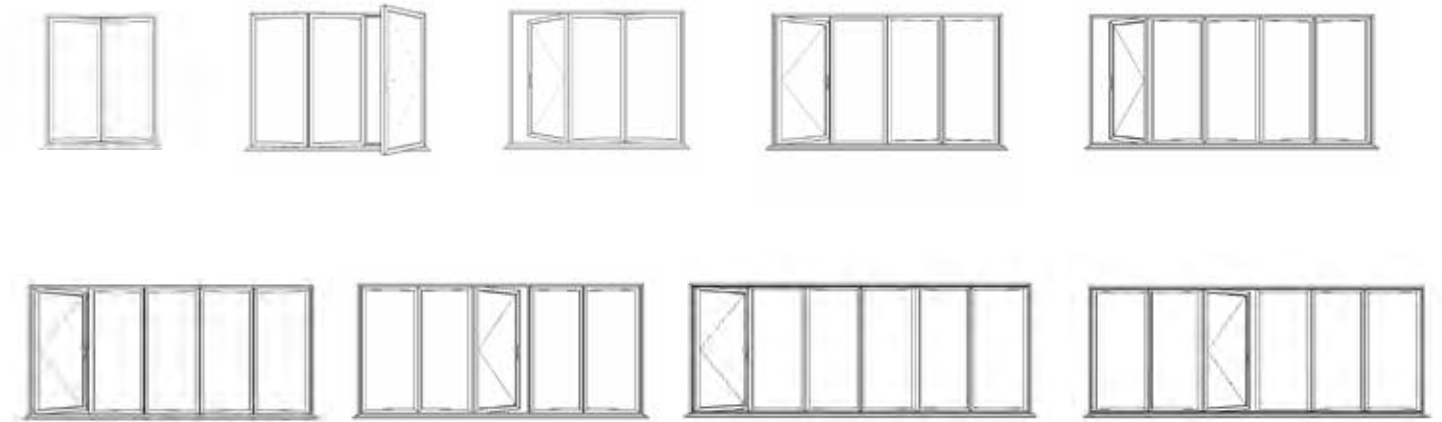

SPECIFICATION

Bi-folding doors offer a choice of opening configurations to suit any application. Choose to fold the sashes internally or externally, place the opening at the side so the sashes all fold one way, at one end, to create a single entrance door for easy access, or in the middle to give the option of a double door.

Configuration examples: