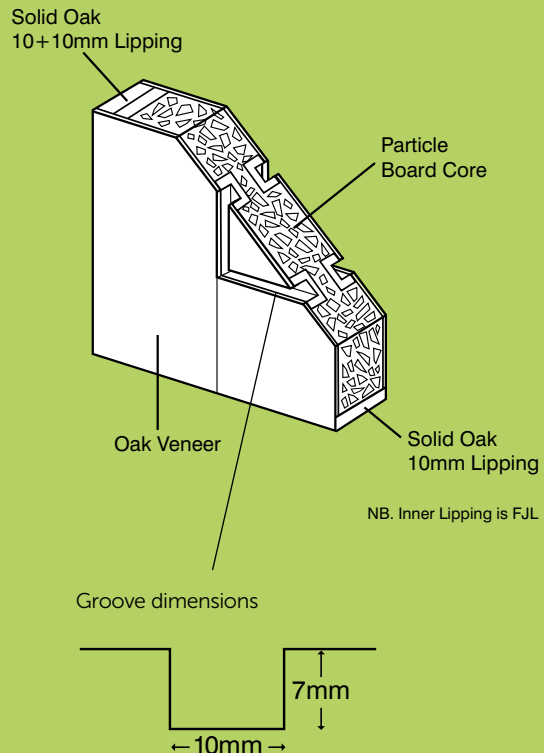

Mexicano

All dimensions given are nominal