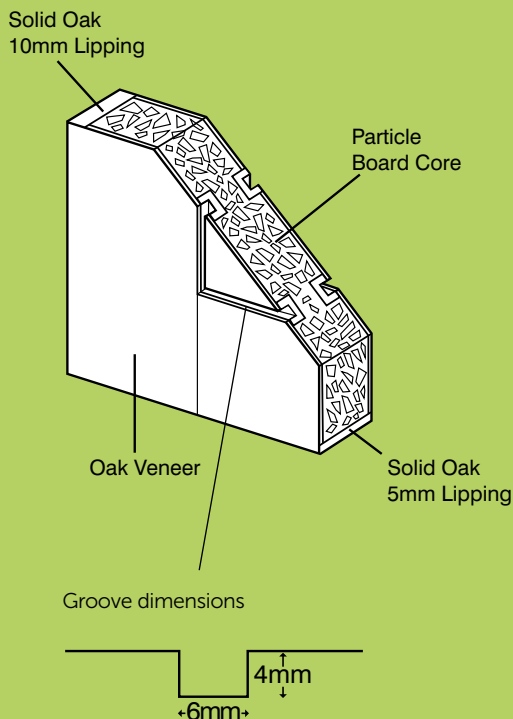

NEW Belize

Material Unfinished Oak
Raised Moulding None
Glazing N/A

Size	Code
78" x 18"	OBEL18
78" x 21"	OBEL21
78" x 24"	OBEL24
78" x 27"	OBEL27
78" x 30"	OBEL30
80" x 32"	OBEL32
78" x 33"	OBEL33
2040 x 526mm	OBEL526
2040 x 626mm	OBEL626
2040 x 726mm	OBEL726
2040 x 826mm	OBEL826
2040 x 926mm	OBEL926

78" x 24"	OBELFC24	🔥
78" x 27"	OBELFC27	🔥
78" x 30"	OBELFC30	🔥
78" x 33"	OBELFC33	🔥
2040 x 726mm	OBELFC726	🔥
2040 x 826mm	OBELFC826	🔥
2040 x 926mm	OBELFC926	🔥

NEW Belize Glazed

Material Unfinished Oak
Raised Moulding None
Glazing Clear with frosted lines

Size	Code
78" x 24"	OBELG24
78" x 27"	OBELG27
78" x 30"	OBELG30
78" x 33"	OBELG33
2040 x 626mm	OBELG626
2040 x 726mm	OBELG726
2040 x 826mm	OBELG826

Mexicano and Belize Doors

At first glance the Mexicano and Belize doors appear very similar, but there are some subtle differences. The Mexicano offers deeper and wider grooves and has larger lippings. Both offer a quality, contemporary appearance you would expect from LPD Doors. Please see the illustrations below for further details.

Belize

Mexicano

All dimensions given are nominal