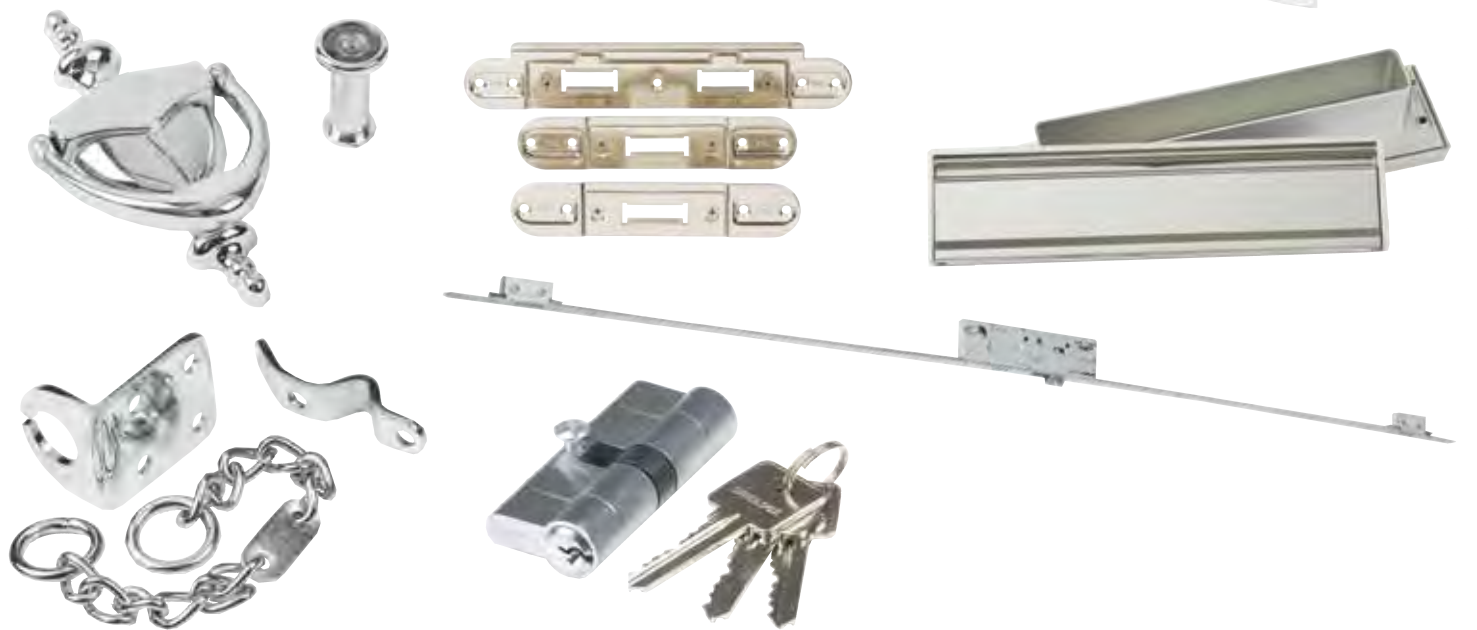

Standard Front Door Set

Code HARDEXTFRONTSTAN

- 1.5 pr – HBB.13.100.PSS.3P – 100x75x3mm PS 2BB butt hinge CE13
- 1 no. – MPL.YS170.SI – Yale YS170 multipoint lock c/w reversible keeps
- 1 no. – CYL.BS1.35x35.NP.BX – 35x35mm BS1 Kitemarked 1 star euro double cylinder
- 1 set – SAN.02.PCP – San Marino polished chrome euro lock furniture
- 1 no. – LET.SLE.PSS – 290x65mm PSS sleeved letter plate with silver surround
- 1 no. – URN.KNO.PCP – 152mm PCP urn door knocker
- 1 no. – VIEW.180.CP – 180 degree polished chrome door viewer
- 1 no. – DCH.02.PCP – Polished chrome narrow door chain