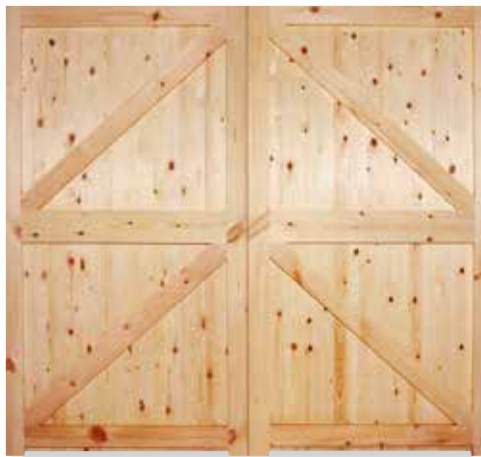

Reverse

FL&B Garage Door
(44mm)

Material Redwood

Size	Code
78" x 84"	RGARFLB6670
84" x 84"	RGARFLB7070