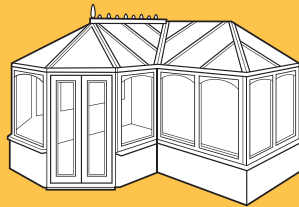

Make a statement with a conservatory that gives an air of affordable luxury that you can enjoy all year round.

Choose from a 'T' shaped Edwardian or a 'P' shaped Victorian conservatory with a multi-faceted end. Our Edwardian design – rectangular or square in shape with no gable end - has a timeless elegance that complements all house styles, whether traditional or contemporary.

### The Victorian

A minimum of 5 angular sides with a 3 or 5 facet roof is available in a variety of sizes and finishes to suit your home.

### The Lean-to

Square or rectangular, with the classic pitched roof system.

Ask for further information on the roof glazing options available.